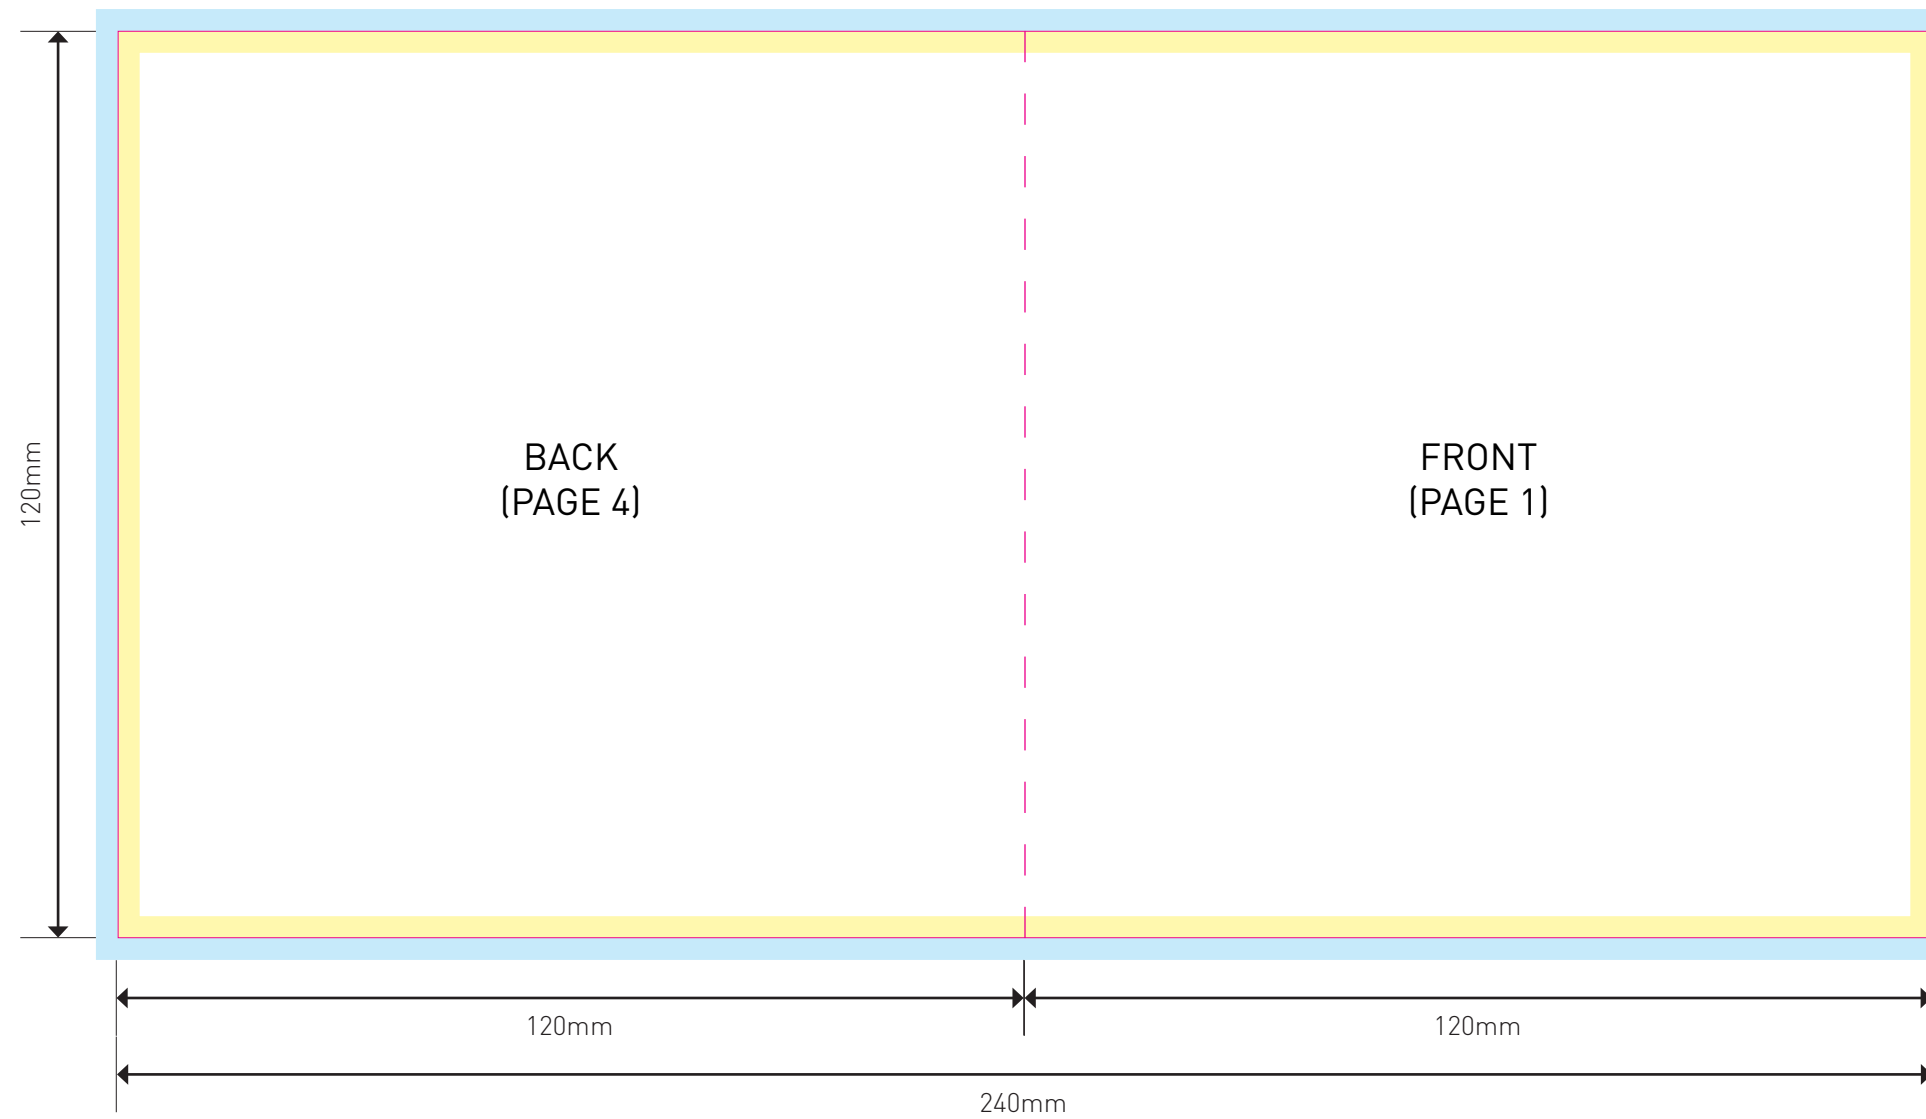

- Cutter
- Fold
- Bleed
- Trim

**PRINTING TERMS**

- 4/0** - REFERS TO FULL COLOR PRINTING ON ONE SIDE OF THE PRINTED PAGE.
- 4/1** - REFERS TO FULL COLOR PRINTING ON ONE SIDE AND BLACK PRINTING ON THE OTHER SIDE.
- 4/4** - REFERS TO FULL COLOR PRINTING ON BOTH SIDES

- Cutter
- Fold
- Bleed
- Trim

**PRINTING TERMS**

- 4/0** - REFERS TO FULL COLOR PRINTING ON ONE SIDE OF THE PRINTED PAGE.
- 4/1** - REFERS TO FULL COLOR PRINTING ON ONE SIDE AND BLACK PRINTING ON THE OTHER SIDE.
- 4/4** - REFERS TO FULL COLOR PRINTING ON BOTH SIDES.