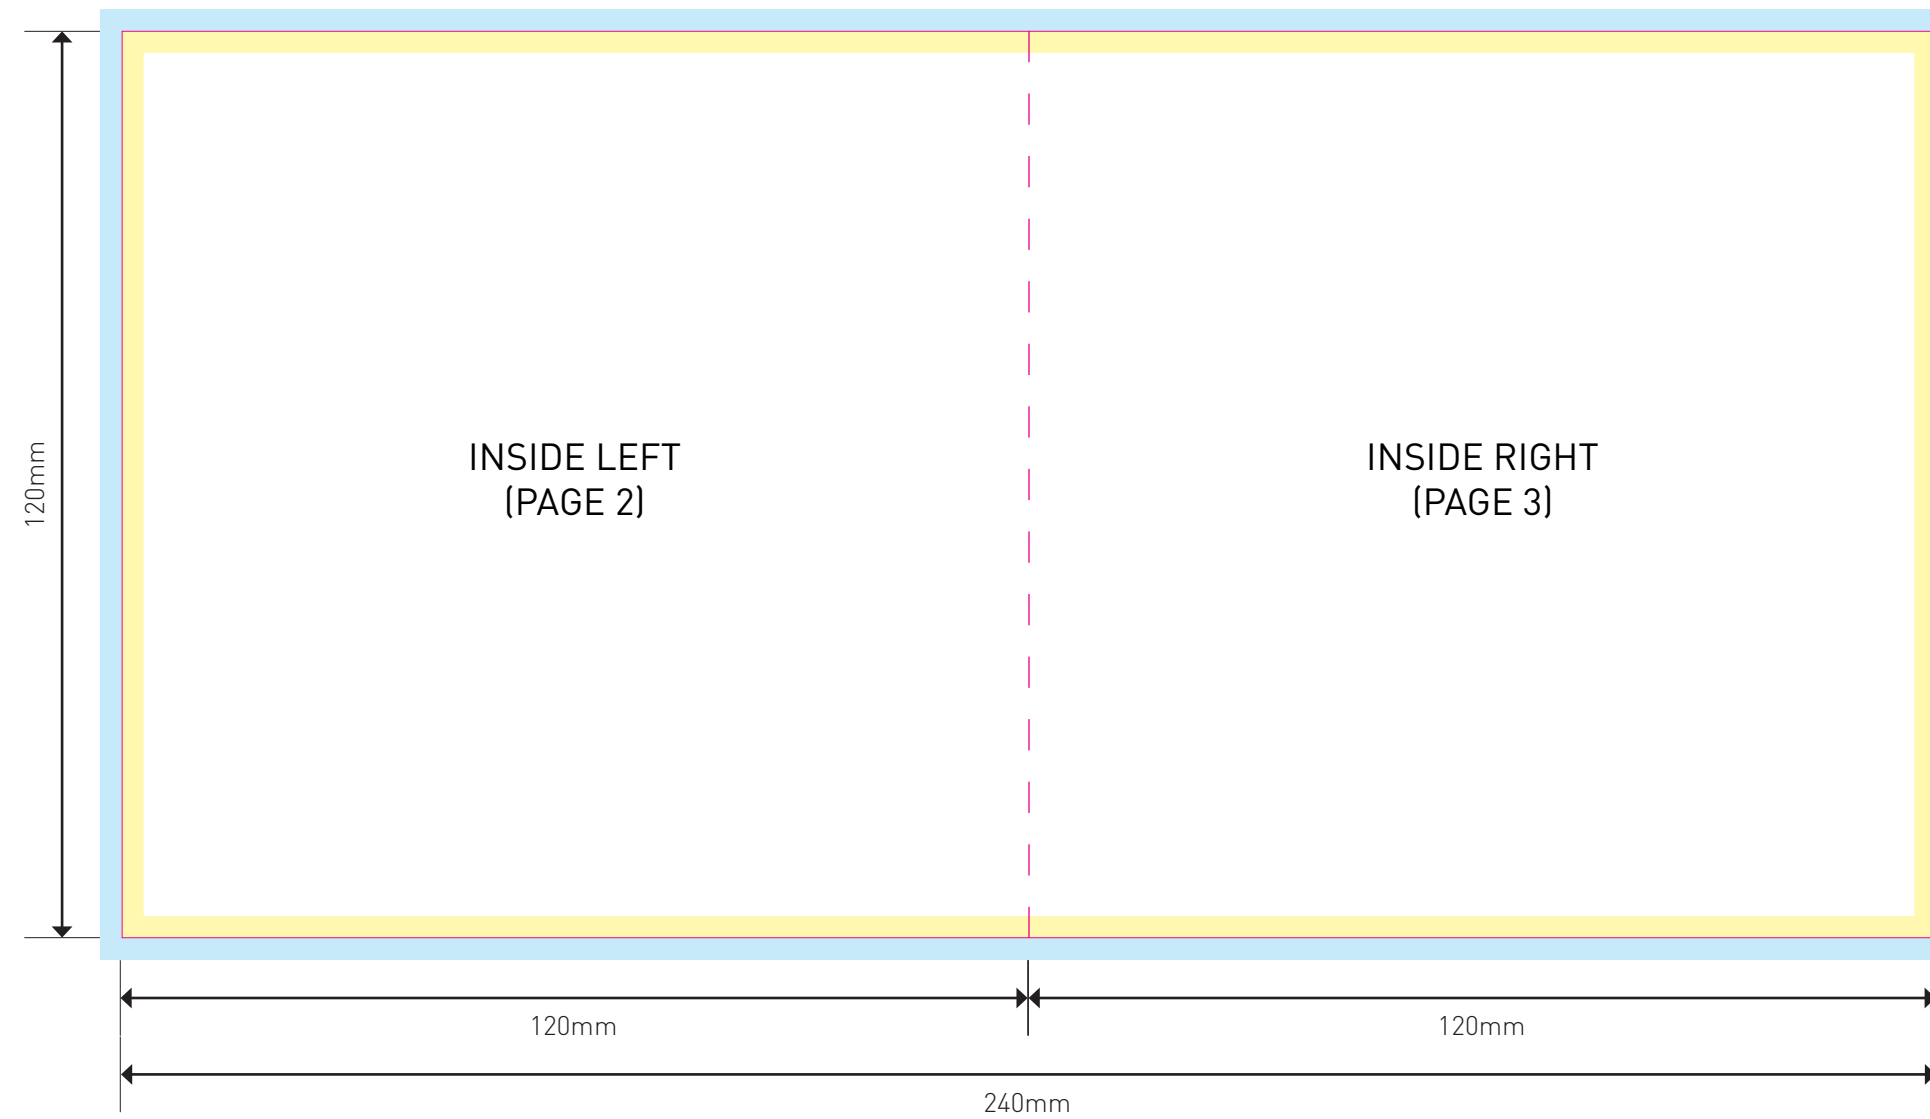

- Cutter
- Fold
- Bleed
- Trim

**PRINTING TERMS**

- 4/0** - REFERS TO FULL COLOR PRINTING ON ONE SIDE OF THE PRINTED PAGE.
- 4/1** - REFERS TO FULL COLOR PRINTING ON ONE SIDE AND BLACK PRINTING ON THE OTHER SIDE.
- 4/4** - REFERS TO FULL COLOR PRINTING ON BOTH SIDES

- Cutter
- Fold
- Bleed
- Trim

**PRINTING TERMS**

- 4/0** - REFERS TO FULL COLOR PRINTING ON ONE SIDE OF THE PRINTED PAGE.
- 4/1** - REFERS TO FULL COLOR PRINTING ON ONE SIDE AND BLACK PRINTING ON THE OTHER SIDE.
- 4/4** - REFERS TO FULL COLOR PRINTING ON BOTH SIDES.